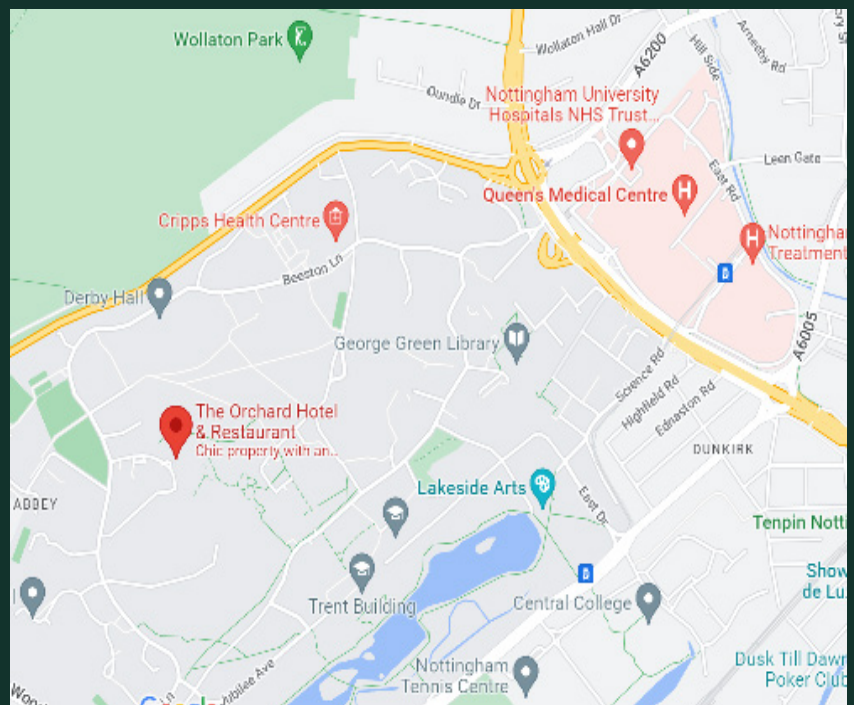

## HOW TO FIND US

By air	East Midlands Airport, 14 miles, 20 mins by car Birmingham Airport, 50 miles, 90 mins by car
By rail	Nottingham railway station is 4 miles away The nearest tram stop is University Boulevard a 10 minute walk away
By road	The Orchard Hotel is situated off the M1, JCT 25, 2.9 miles from Nottingham
Postcode	NG7 2RJ
Parking	Free parking on-site